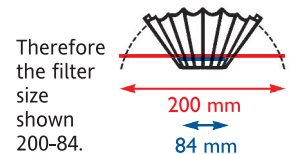

We offer a choice of paper weights, critically significant to the performance of the larger sizes (URN). This can vary from country to country with different consumer preferences in coffee grind grade, coarse or smooth. Basket filters are available in all major sizes from 200 mm to 845 mm diameter, in white or natural brown quality paper.

Please ask for a bespoke product offer.

To find the size of the basket filter you require simply flatten the filter and measure the diameter of the outside (eg 200 mm) and then the diameter of the inside base circle (eg 84 mm)